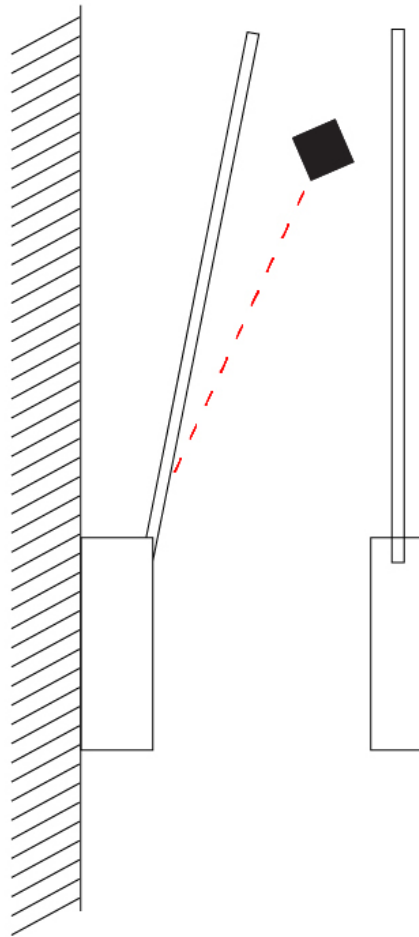

SPILLO 1 ROD SURFACE

D42037-

PROJECT _____

TYPE _____

SPECIFIER _____

QUANTITY _____

DATE _____

D