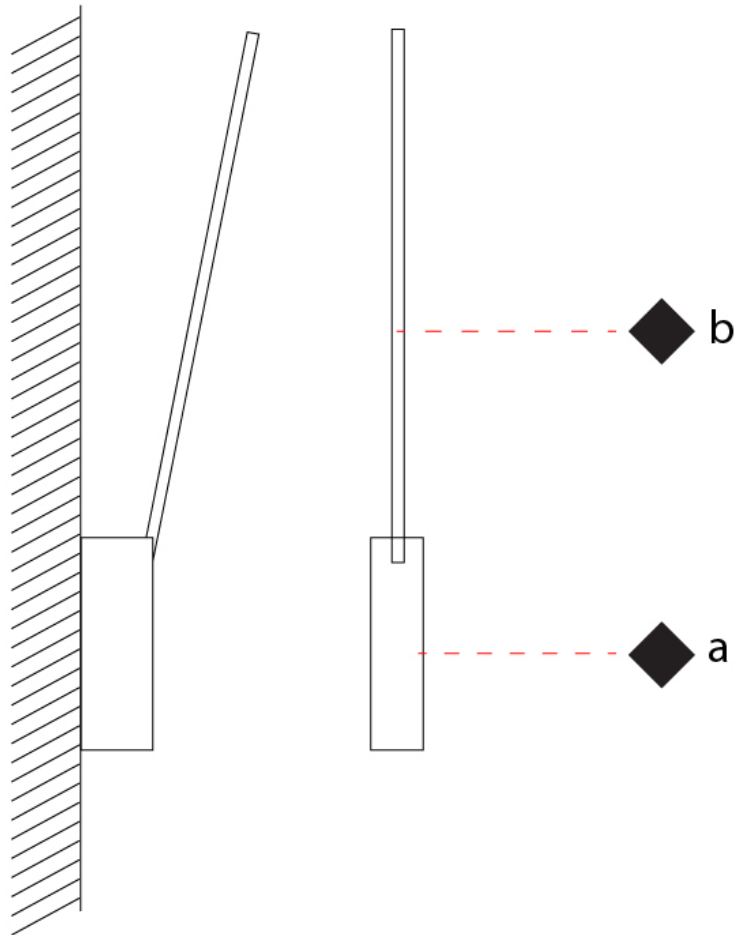

SPILLO 1 ROD SURFACE

D42036-

PROJECT
TYPE
SPECIFIER
QUANTITY
DATE

D