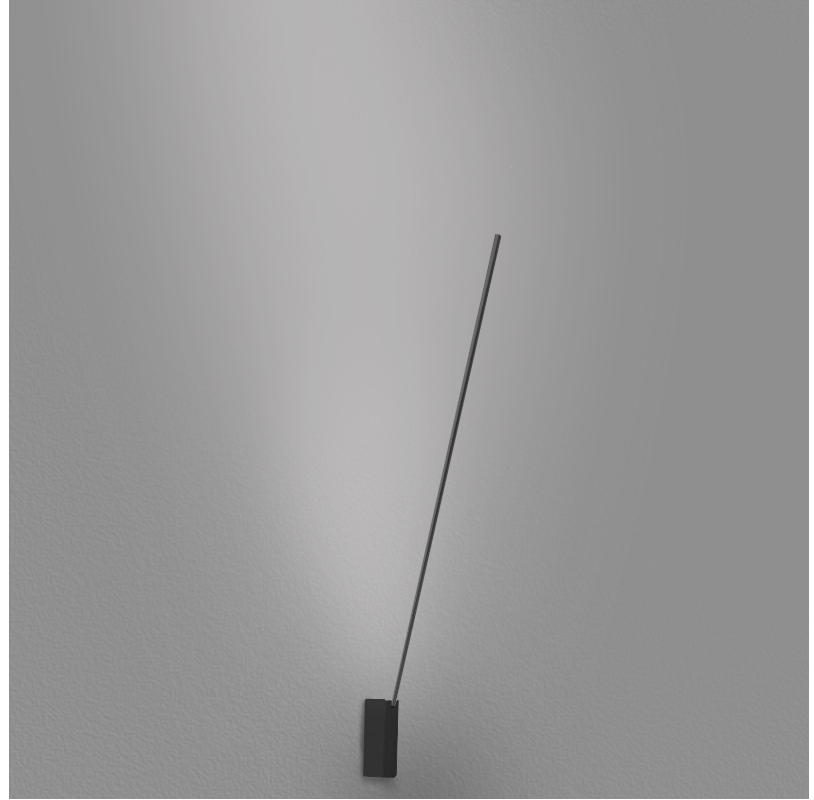

GENERAL

Series: Spillo
 Subseries: Spillo 1 Rod
 Brand: Icone
 Division: Design
 Mounting Type: Surface
 Mounting Location: Wall
 Subcategory: Ambient

PHYSICAL

Shape: Rectangle
 Width (mm): 32
 Width (in): 1 ¼
 Height (mm): 700
 Height (in): 27 9/16
 Extension (mm): 660
 Extension (in): 26
 Light Distribution: Direct / Indirect
 Fixture Finish: WHI / WHC / BLK / BGD
 Fixture Material: Brass

LED

Color Temperature (°K): 2700 / 3000
 Nominal Lumen (lm): 660
 CRI: >90 CRI
 Lamp Life (hrs): 50000

OPTICAL

Adjustability: Tilt 90°

RATINGS AND CERTIFICATIONS

Certified By: Certified for North American Standards
 IP rating: IP20

SPILLO 1 ROD SURFACE

D42036-

PROJECT
TYPE
SPECIFIER
QUANTITY
DATE

D

SPILLO 1 ROD SURFACE

D42037- -

base number
 Color Temperature Finish Options

- To build a product code in our configurator select the specify button on the base model # product page
- To build a manual product code on this datasheet choose from the options listed below in blue font and add the suffix to the base model #

GENERAL

Series: Spillo
 Subseries: Spillo 1 Rod
 Brand: Icone
 Division: Design
 Mounting Type: Surface
 Mounting Location: Wall
 Subcategory: Ambient

PHYSICAL

Shape: Rectangle
 Width (mm): 32
 Width (in): 1 1/4
 Height (mm): 970
 Height (in): 38 3/16
 Extension (mm): 860
 Extension (in): 33 7/8
 Light Distribution: Direct / Indirect
 Fixture Finish: WHI / WHC / BLK / BGD
 Fixture Material: Brass