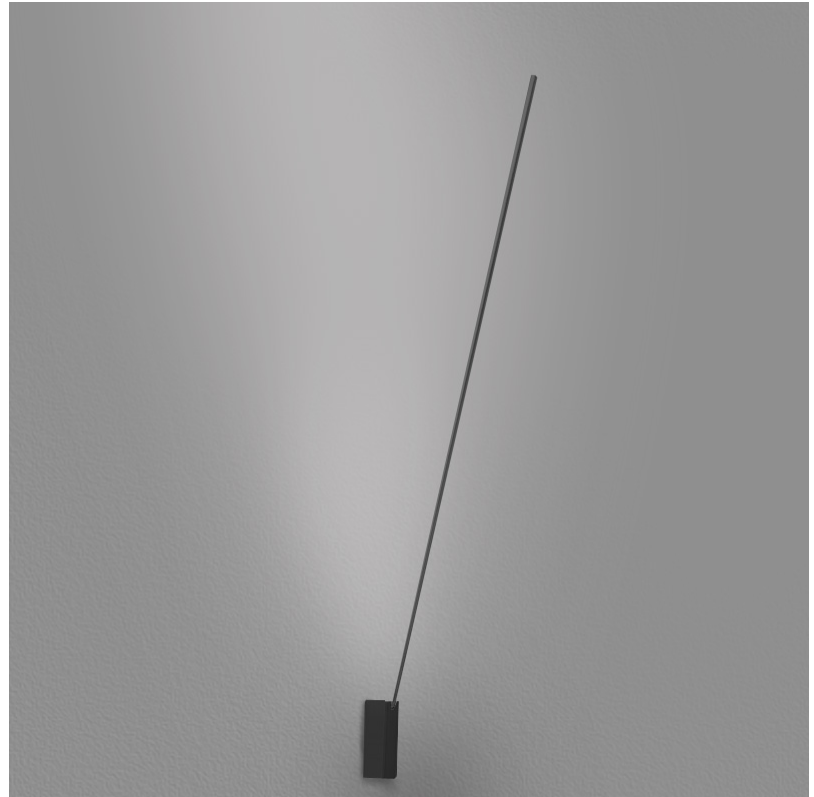

SPILLO 1 ROD SURFACE

D42037- -

base number
Color   Temperature   Finish   Options

1. To build a product code in our configurator select the specify button on the base model # product page
2. To build a manual product code on this datasheet choose from the options listed below in blue font and add the suffix to the base model #

GENERAL

Series: Spillo
Subseries: Spillo 1 Rod
Brand: Icone
Division: Design
Mounting Type: Surface
Mounting Location: Wall
Subcategory: Ambient

PHYSICAL

Shape: Rectangle
Width (mm): 32
Width (in): 1 1/4
Height (mm): 970
Height (in): 38 3/16
Extension (mm): 860
Extension (in): 33 7/8
Light Distribution: Direct / Indirect
Fixture Finish: WHI / WHC / BLK / BGD
Fixture Material: Brass

ELECTRICAL

Lamp Type: LED
Total Output Wattage (W): 10.56
Dimming: Non-Dimmable
Driver Included: Yes
Driver Location: Integrated
Driver Type: Constant Voltage - 120Vac - non-dimming
Driver Class: Class 2
Input Voltage (V): 120 - 277
Output Voltage (V): 12
Upon Request: (Not included - see components) Remote: 0-10Vdc dimming / Non-dimming 120/277Vac

LED

Color Temperature (°K): 2700 / 3000
Nominal Lumen (lm): 880
CRI: >90 CRI
Lamp Life (hrs): 50000

OPTICAL

Adjustability: Tilt 90°

RATINGS AND CERTIFICATIONS

Certified By: Certified for North American Standards
IP rating: IP20

PROJECT	_____
TYPE	_____
SPECIFIER	_____
QUANTITY	_____
DATE	_____