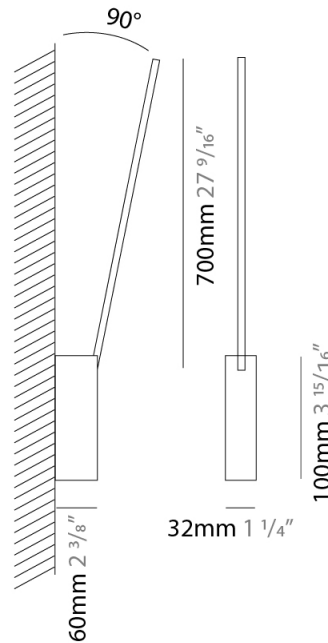

GENERAL

Series: Spillo
 Subseries: Spillo 1 Rod
 Brand: Icone
 Division: Design
 Mounting Type: Surface
 Mounting Location: Wall
 Subcategory: Ambient

PHYSICAL

Shape: Rectangle
 Width (mm): 32
 Width (in): 1 ¼
 Height (mm): 700
 Height (in): 27 9/16
 Extension (mm): 660
 Extension (in): 26
 Light Distribution: Direct / Indirect
 Fixture Finish: WHI / WHC / BLK / BGD
 Fixture Material: Brass

LED

Color Temperature (°K): 2700 / 3000
 Nominal Lumen (lm): 660
 CRI: >90 CRI
 Lamp Life (hrs): 50000

OPTICAL

Adjustability: Tilt 90°

RATINGS AND CERTIFICATIONS

Certified By: Certified for North American Standards
 IP rating: IP20

GENERAL

Series: Spillo
 Subseries: Spillo 1 Rod
 Brand: Icone
 Division: Design
 Mounting Type: Surface
 Mounting Location: Wall
 Subcategory: Ambient

PHYSICAL

Shape: Rectangle
 Width (mm): 32
 Width (in): 1 1/4
 Height (mm): 970
 Height (in): 38 3/16
 Extension (mm): 860
 Extension (in): 33 7/8
 Light Distribution: Direct / Indirect
 Fixture Finish: WHI / WHC / BLK / BGD
 Fixture Material: Brass

GENERAL

Series: Spillo
 Subseries: Spillo Vertical
 Brand: Icone
 Division: Design
 Mounting Type: Suspension
 Mounting Location: Ceiling
 Subcategory: Ambient

PHYSICAL

Shape: Rectangle
 Height (mm): 1700
 Height (in): 66 ¹⁵/₁₆
 Max. Overall Height (mm): 3000
 Max. Overall Height (in): 118 ¹/₈
 Light Distribution: Direct / Indirect
 Fixture Finish: WHI / CHR / BGD
 Fixture Material: Brass