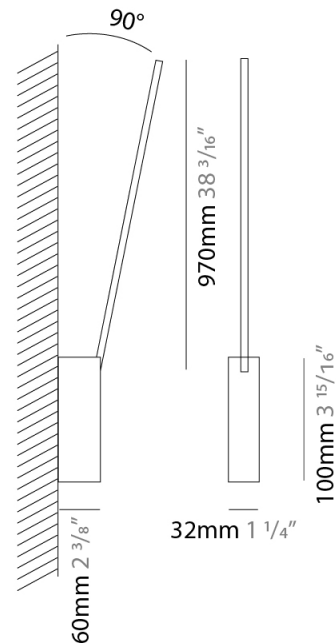

SPILLO 1 ROD SURFACE

D42037- -

base number
Color   Temperature   Finish   Options

1. To build a product code in our configurator select the specify button on the base model # product page
2. To build a manual product code on this datasheet choose from the options listed below in blue font and add the suffix to the base model #

GENERAL

Series: Spillo
Subseries: Spillo 1 Rod
Brand: Icone
Division: Design
Mounting Type: Surface
Mounting Location: Wall
Subcategory: Ambient

PHYSICAL

Shape: Rectangle
Width (mm): 32
Width (in): 1 1/4
Height (mm): 970
Height (in): 38 3/16
Extension (mm): 860
Extension (in): 33 7/8
Light Distribution: Direct / Indirect
Fixture Finish: WHI / WHC / BLK / BGD
Fixture Material: Brass

ELECTRICAL

Lamp Type: LED
Total Output Wattage (W): 10.56
Dimming: Non-Dimmable
Driver Included: Yes
Driver Location: Integrated
Driver Type: Constant Voltage - 120Vac - non-dimming
Driver Class: Class 2
Input Voltage (V): 120 - 277
Output Voltage (V): 12
Upon Request: (Not included - see components) Remote: 0-10Vdc dimming / Non-dimming 120/277Vac

LED

Color Temperature (°K): 2700 / 3000
Nominal Lumen (lm): 880
CRI: >90 CRI
Lamp Life (hrs): 50000

OPTICAL

Adjustability: Tilt 90°

RATINGS AND CERTIFICATIONS

Certified By: Certified for North American Standards
IP rating: IP20

PROJECT	_____
TYPE	_____
SPECIFIER	_____
QUANTITY	_____
DATE	_____